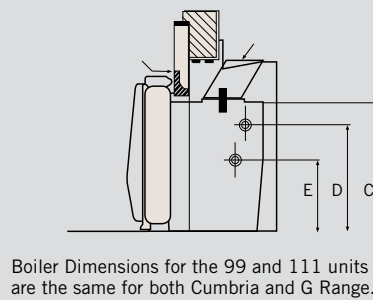

# Technical Specifications

Model	99G (Damper Open)	99G (Damper Closed)	111G (No Damper Fitted)
Output to Water kW	9.4	8.7	11.7
Output to Space kW	2.2	2.3	2.0
Gross Efficiency %	74.1	70.7	68.0

Model	99 Cumbria	111 Cumbria
Output to Water kW	9.5	12.1
Output to Space kW	1.7	1.4
Gross Efficiency %	69.9	67.6

Boiler Dimensions (mm's)	99	111
A	380	385
B	420	440
C	547	547
D	428	526
E	286	174

Heat outputs and water heating capabilities are dependent upon fuel load and installation parameters.

Parkray has a policy of continuous product development and therefore reserves the right to change specifications at any time without prior notice.