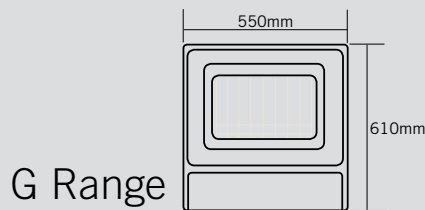

# Technical Specifications

Model	99G (Damper Open)	99G (Damper Closed)	111G (No Damper Fitted)
Output to Water kW	9.4	8.7	11.7
Output to Space kW	2.2	2.3	2.0
Gross Efficiency %	74.1	70.7	68.0

Model	99 Cumbria	111 Cumbria
Output to Water kW	9.5	12.1
Output to Space kW	1.7	1.4
Gross Efficiency %	69.9	67.6

Boiler Dimensions (mm's)	99	111
A	380	385
B	420	440
C	547	547
D	428	526
E	286	174

Heat outputs and water heating capabilities are dependent upon fuel load and installation parameters.

Parkray has a policy of continuous product development and therefore reserves the right to change specifications at any time without prior notice.