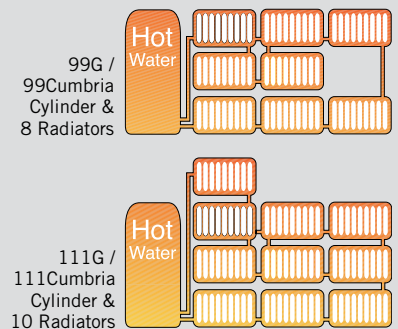

Heat outputs and water heating capabilities are dependent upon fuel load and installation parameters.

Parkray has a policy of continuous product development and therefore reserves the right to change specifications at any time without prior notice.