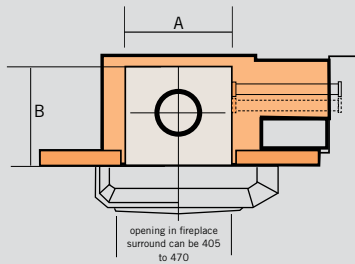

# Technical Specifications

Model	99G (Damper Open)	99G (Damper Closed)	111G (No Damper Fitted)
Output to Water kW	9.4	8.7	11.7
Output to Space kW	2.2	2.3	2.0
Gross Efficiency %	74.1	70.7	68.0

Model	99 Cumbria	111 Cumbria
Output to Water kW	9.5	12.1
Output to Space kW	1.7	1.4
Gross Efficiency %	69.9	67.6

Boiler Dimensions (mm's)	99	111
A	380	385
B	420	440
C	547	547
D	428	526
E	286	174

Heat outputs and water heating capabilities are dependent upon fuel load and installation parameters.

Parkray has a policy of continuous product development and therefore reserves the right to change specifications at any time without prior notice.