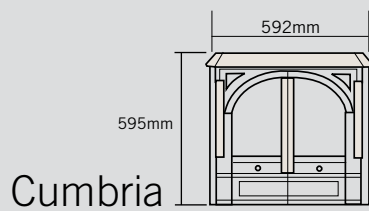

# Technical Specifications

Model	99G (Damper Open)	99G (Damper Closed)	111G (No Damper Fitted)
Output to Water kW	9.4	8.7	11.7
Output to Space kW	2.2	2.3	2.0
Gross Efficiency %	74.1	70.7	68.0

Model	99 Cumbria	111 Cumbria
Output to Water kW	9.5	12.1
Output to Space kW	1.7	1.4
Gross Efficiency %	69.9	67.6

Boiler Dimensions (mm's)	99	111
A	380	385
B	420	440
C	547	547
D	428	526
E	286	174

Heat outputs and water heating capabilities are dependent upon fuel load and installation parameters.

Parkray has a policy of continuous product development and therefore reserves the right to change specifications at any time without prior notice.